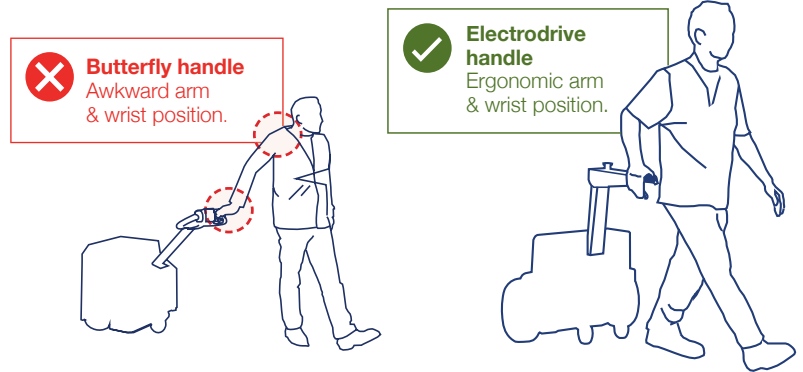

# AVOID COLLISIONS

**STAY  
IN FRONT OF LOAD**

## Towing heavy loads

While it is widely accepted that the best way to move a heavy load is by putting it in on wheels, what isn't commonly known is that the safest way of moving a heavy wheeled load, is by towing it with a battery powered tug.

## Maximise forward visibility

Being in front of load provides maximum forward vision, reducing the risk of collisions with other people, equipment and structures. An Electrodrive tug features a unique tiller design that helps the operator maintain correct walking posture and reduces the risk of strains to shoulders, arms and wrists from repetitive use.

## Not all electric tugs are created equal

While it is possible to stay in front of load with other powered tugs, their butterfly shaped controllers are primarily designed for the operator to grip the handle with both hands and push the load. If used for towing, the butterfly handle design puts the operator's shoulders, arm and wrist at a very awkward angle. Traveling over any distance in this position is not ergonomic for the operator and could increase the risk of shoulder, arm, or wrist strains.