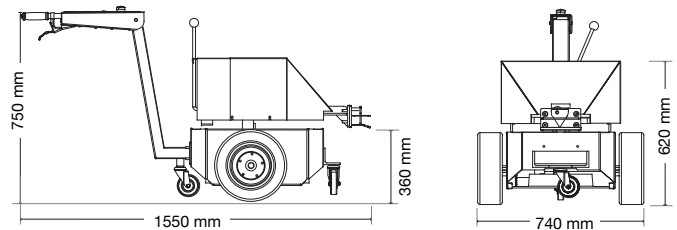

Tug capacity	5000 kg
Tug weight	500 kg
Speed	up to 5 km/h
Shipping L/W/H	1450/1000/1550 mm

Tug Tough 10T

- Tow up to 10 tonnes safely.
- Heavy duty construction, perfect for pulling very heavy equipment, vehicles and aircraft.
- Wide variety of manual or automated hitches available.

Tug capacity	10 000 kg
Tug weight	1000 kg
Speed	up to 2.5 km/h
Shipping L/W/H	1700/1200/1600 mm

Tug Tough 20T

- Tow up to 20 tonnes safely.
- Heavy duty construction, perfect for pulling very heavy equipment, vehicles and aircraft.
- Wide variety of manual or automated hitches available.